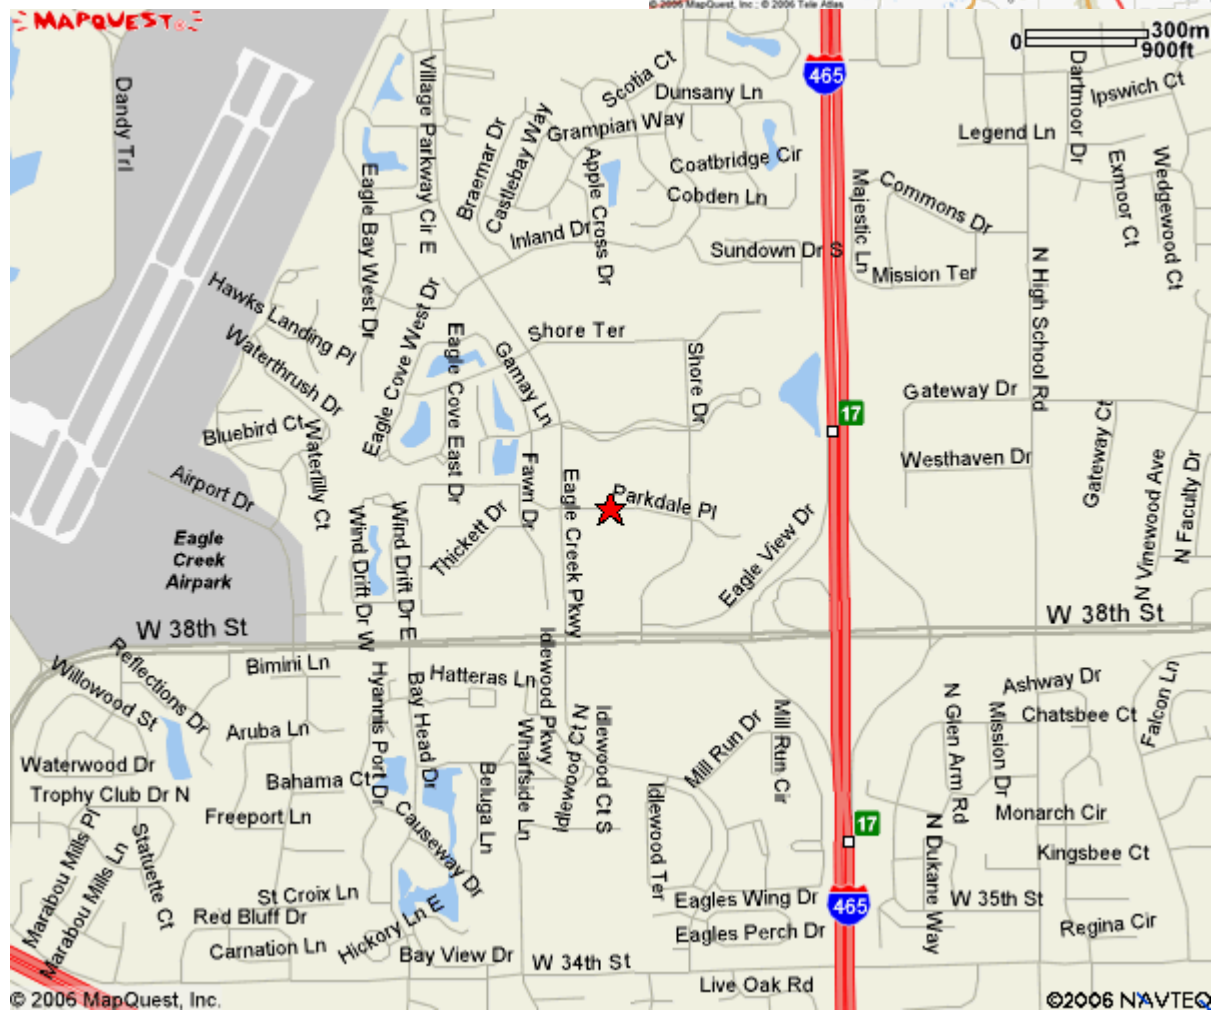

IBA Center for Professional Development
6925 Parkdale Place
Indianapolis, IN 46254

The IBA is located on the Westside of Indianapolis just off of I-465. From I-465 on the Westside, take the 38th Street Exit (Exit 17). When you exit go west on 38th street (toward Cracker Barrel). Turn north/right onto Eagle Creek Parkway. The first street on the right is Parkdale Place and the IBA is on the corner of Parkdale Place and Eagle Creek Parkway.

Phone number is 317/387-9380
Fax number is 317/387-9374
www.indianabankers.org